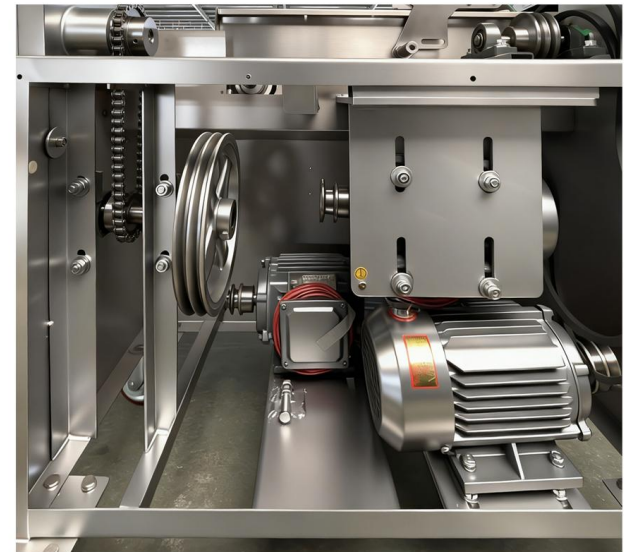

DQC101

Inside the chassis