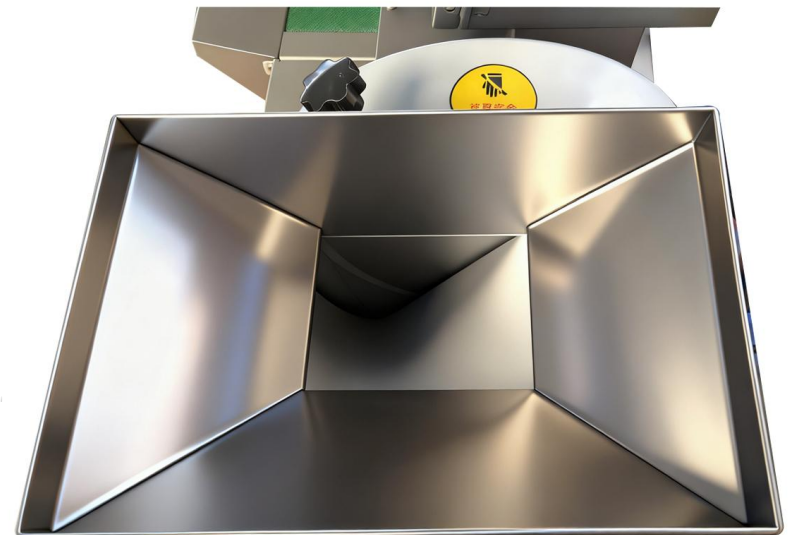

DQC

MULTIFUNCTIONAL VEGETABLE CUTTER

DQC101

DQC101

DQC101

DQC101/3

DQC101

Button-type adjustable control panel

DQC101

Inside the control panel

DQC101

Root type cutting inlet

DQC101

Root type cutter head

DQC101

Leaf-stem type Cutter

DQC101

Oil filler port

DQC101

Inside the chassis

DQC140

DQC140

DQC140/3

DQC140

Leaf-stem type Cutter

DQC140

Root type cutter head

DQC140

Root type cutting inlet

DQC140

DQC140

Button-type adjustable control panel