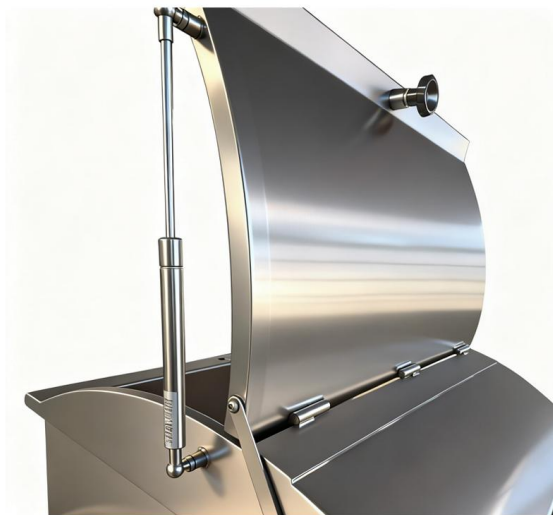

HMJ DOUGH MIXER

HMJ12.5 HMJ25 HMJ50

HMJ12.5 HMJ25 HMJ50

Dough mixing bucket

HMJ12.5 HMJ25 HMJ50

Control joystick

HMJ12.5 HMJ25 HMJ50

Control Panel

Travel switch control

HMJ50 HMJ75 HMJ100 HMJ150 HMJ200

Support rod

HMJ full range doughmixing arm

Dough mixing arm

HMJ full range

Accessory Display