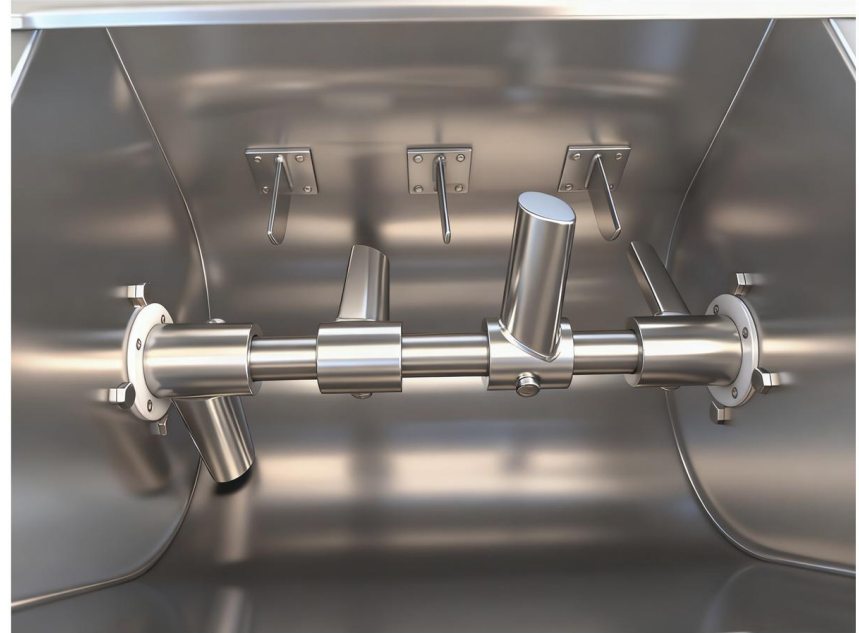

HMJ DOUGH MIXER

HMJ12.5 HMJ25 HMJ50

HMJ12.5 HMJ25 HMJ50

Dough mixing bucket

HMJ12.5 HMJ25 HMJ50

Control joystick

HMJ12.5 HMJ25 HMJ50

Control Panel

Travel switch control

HMJ50 HMJ75 HMJ100 HMJ150 HMJ200

Support rod

HMJ full range doughmixing arm

Dough mixing arm

HMJ full range

Accessory Display