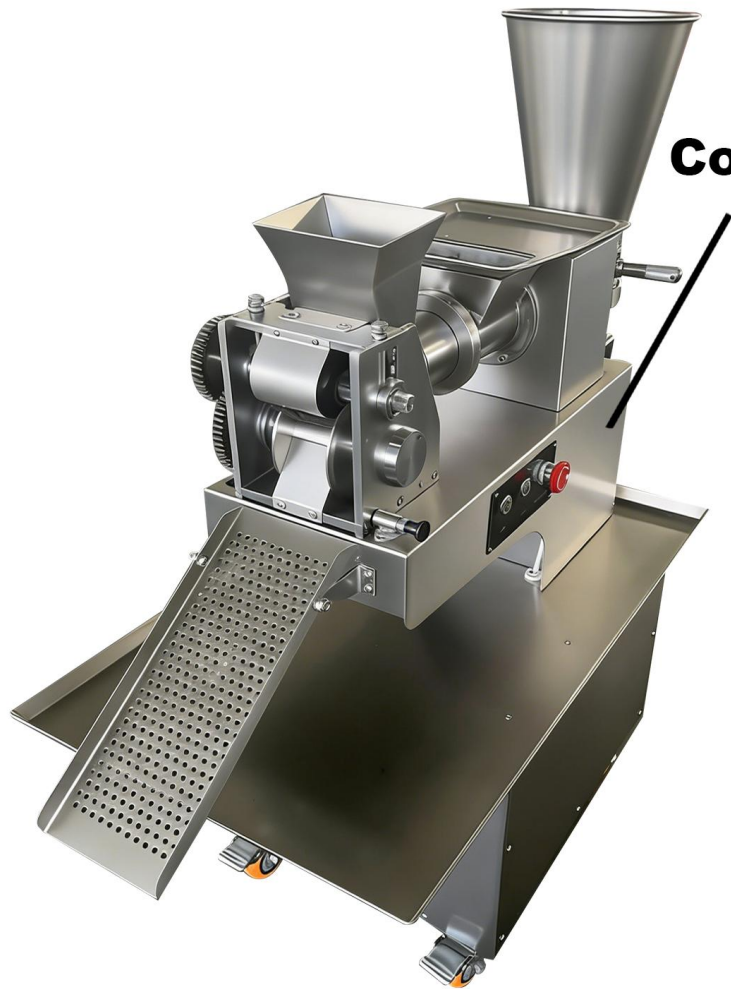

JGL120

Control Panel