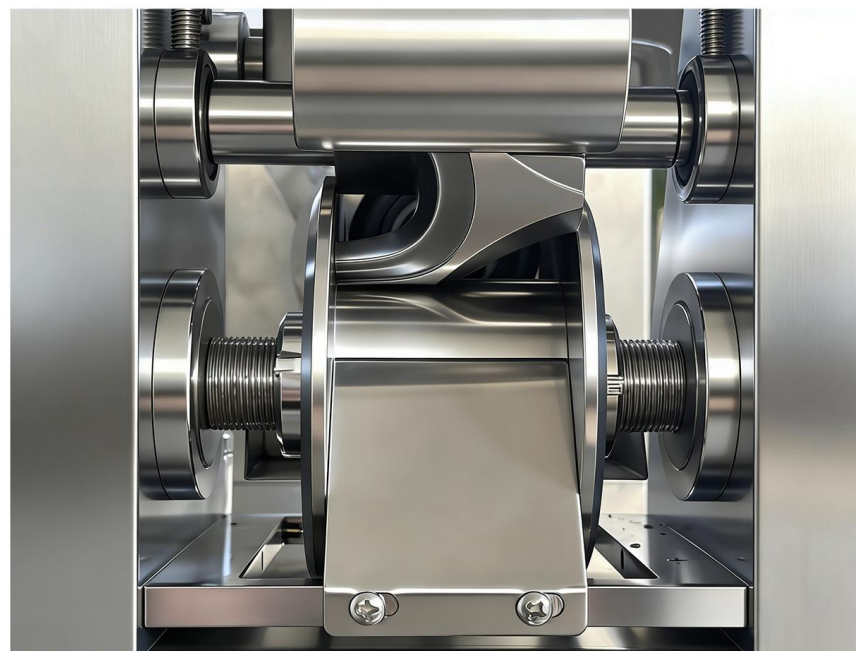

JGL120

AUTOMATIC DUMPLING MACHINE

JGL120

Stuffing Hopper

JGL120

Dumpling Machine Head

JGL120

Flour Dusting Hopper

JGL120

Forming mould

JGL120

Forming Mold

JGL120

Dough Outlet

JGL120

Adjusting Device