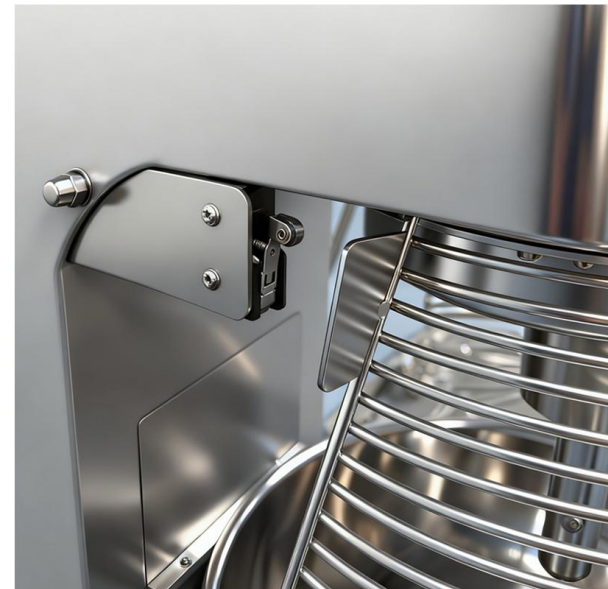

MBP

VERSION VARIABLE FREQUENCY STIRRER

MBP-20 MBP-30

Lift control lever

MBP-20 MBP-30

Protective shield

MBP-20 MBP-30

Rotating Bowl