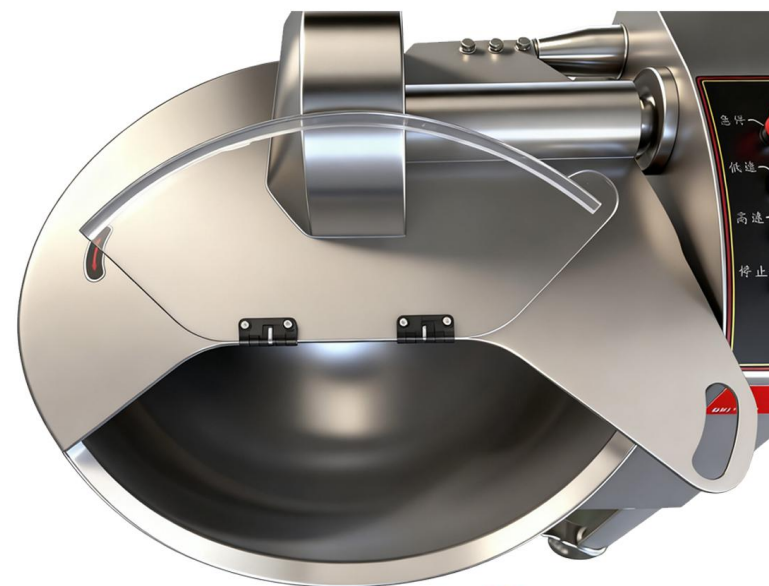

HIGH-END LUXURY CHOPPER MZB

MZB-15

**High-end aluminium basin
can hold 15 L**

MZB-15

**Chopping
machine
blade set**

MZB-15

Food baffle device

MZB-15

Push-button switch

MZB-15

Motor casing

MZB-25

**High-end aluminium basin
can hold 25 L**

MZB-25

Observation glass

MZB-25

**Chopping
machine
blade set**

MZB-25

MZB-25

Motor housing

MZB-40

The 304 stainless steel material basin can hold 40L

MZB-40

**Chopping
machine
blade set**

MZB-40

Gear shift button switch

MZB-40

Aesthetic protective partition

MZB-80 MZB-125

The 304 stainless steel material basin can hold 80L

The 304 stainless steel material basin can hold 125L

MZB-80 MZB-125