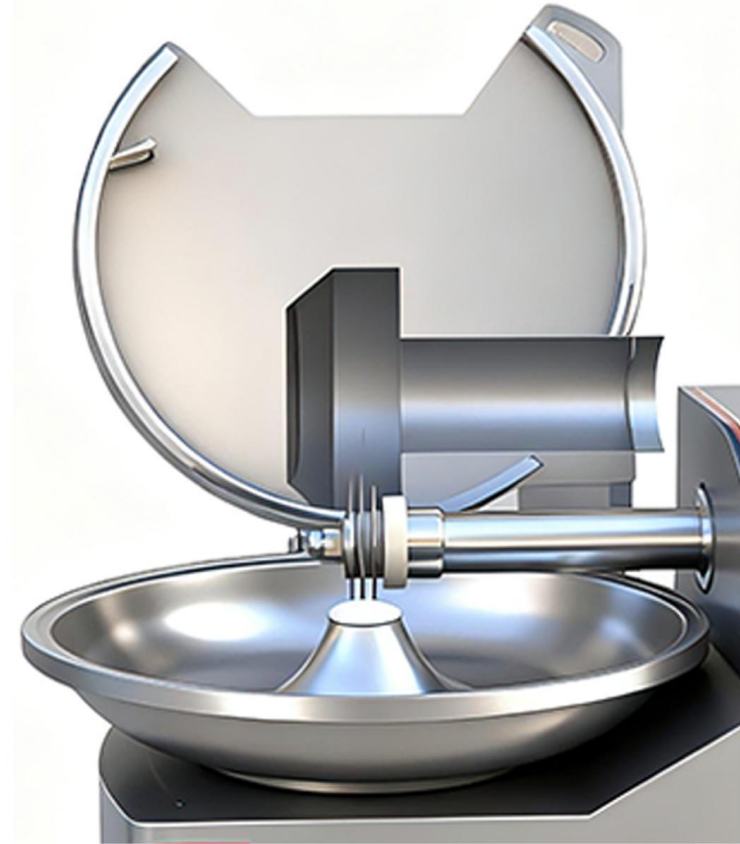

HIGH-END LUXURY CHOPPER MZB

MZB-15

**High-end aluminium basin
can hold 15 L**

MZB-15

**Chopping
machine
blade set**

MZB-15

Food baffle device

MZB-15

Push-button switch

MZB-15

Motor casing

MZB-25

**High-end aluminium basin
can hold 25 L**

MZB-25

Observation glass

MZB-25

**Chopping
machine
blade set**

MZB-25

MZB-25

Motor housing

MZB-40

The 304 stainless steel material basin can hold 40L

MZB-40

**Chopping
machine
blade set**

MZB-40

Gear shift button switch

MZB-40

Aesthetic protective partition

MZB-80 MZB-125

The 304 stainless steel material basin can hold 80L

The 304 stainless steel material basin can hold 125L

MZB-80 MZB-125