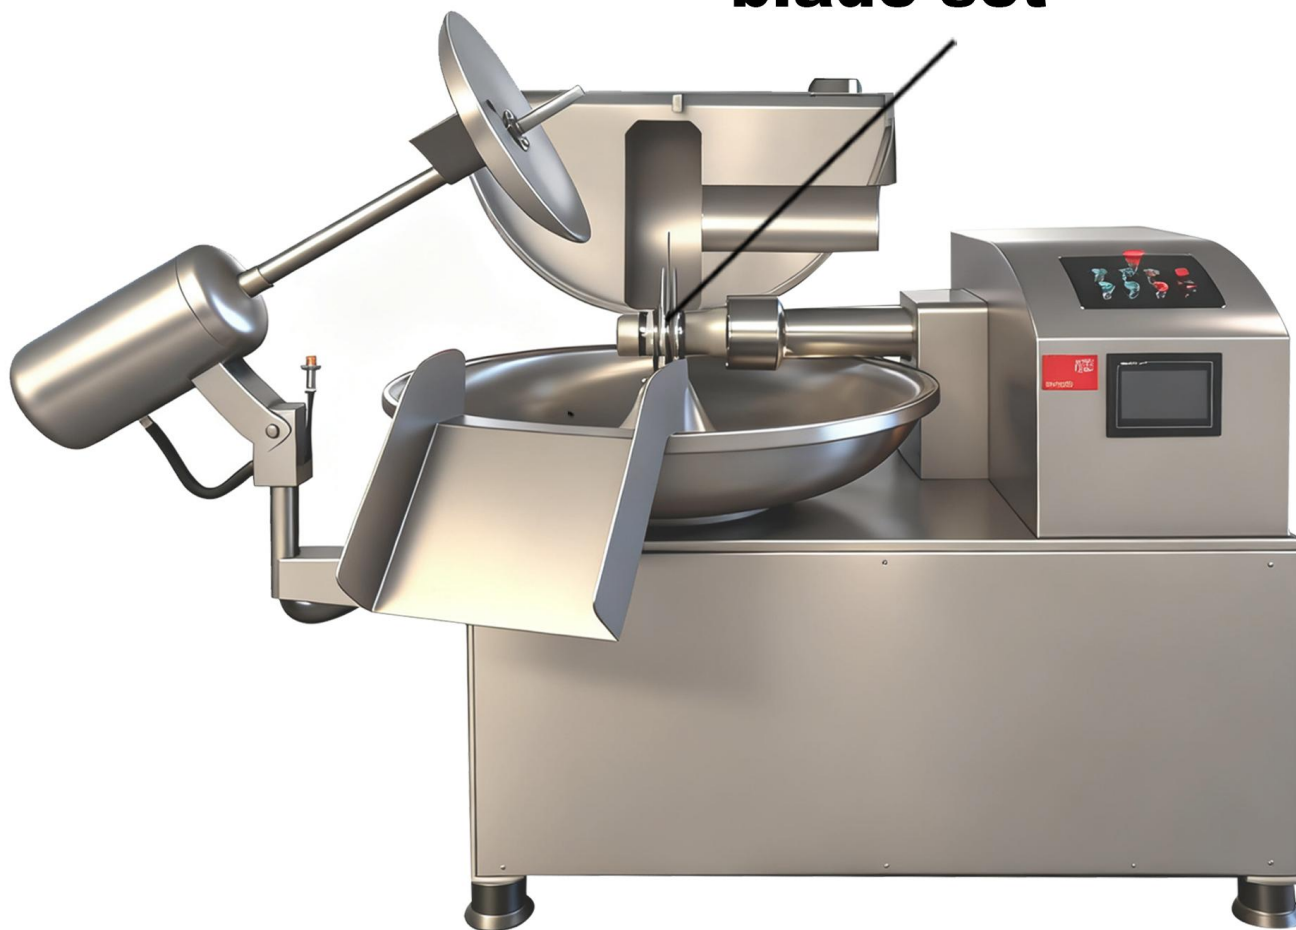

Push-button switch

MZB-15

Motor casing

MZB-25

**High-end aluminium basin
can hold 25 L**

MZB-25

Observation glass

MZB-25

Discharge arm

MZB-80 MZB-125

Cover plate

MZB-80 MZB125

Rotary food
ejection wheel

MZB-80 MZB-125

Discharge port

MZB-80 MZB-125

Proximity switch

MZB-80 MZB-125

Chopping machine blade set

MZB-80 MZB-125

**Electronic control system and
button control system**

MZB-80 MZB125