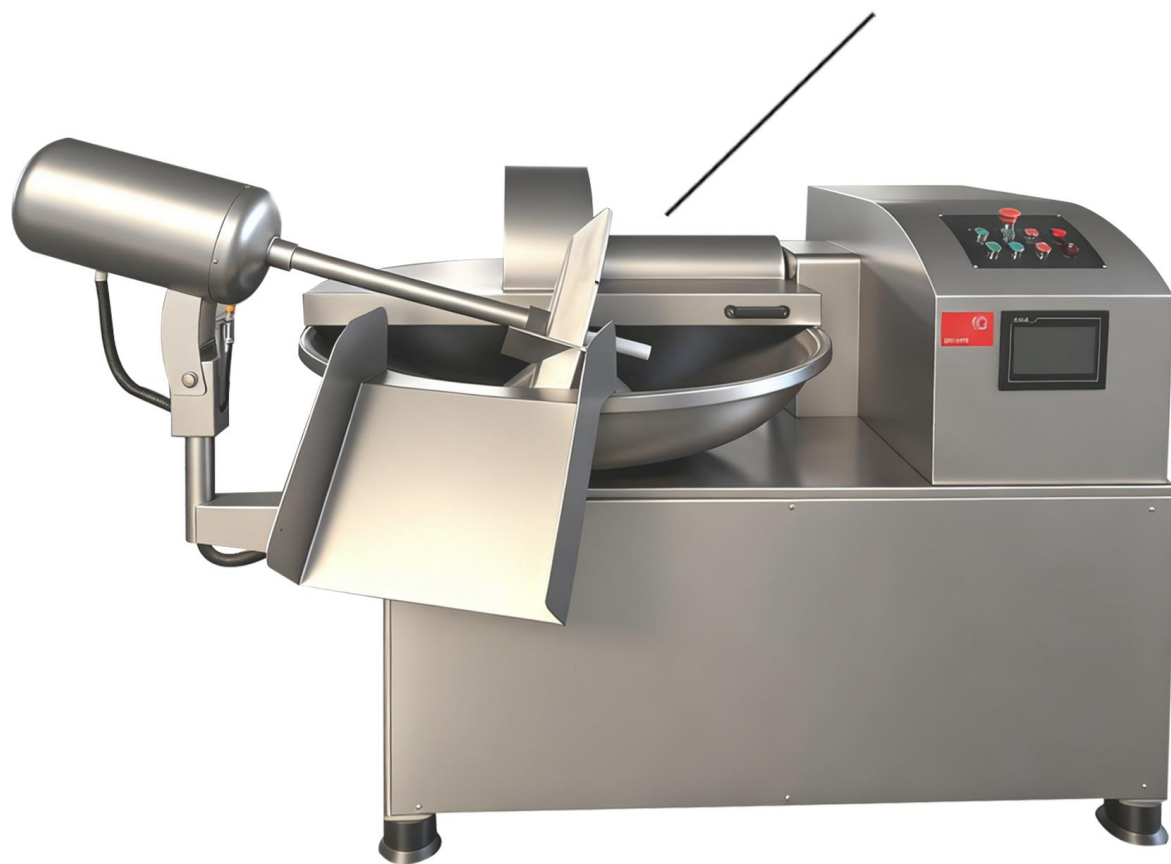

MZB-80 MZB-125

Cover plate