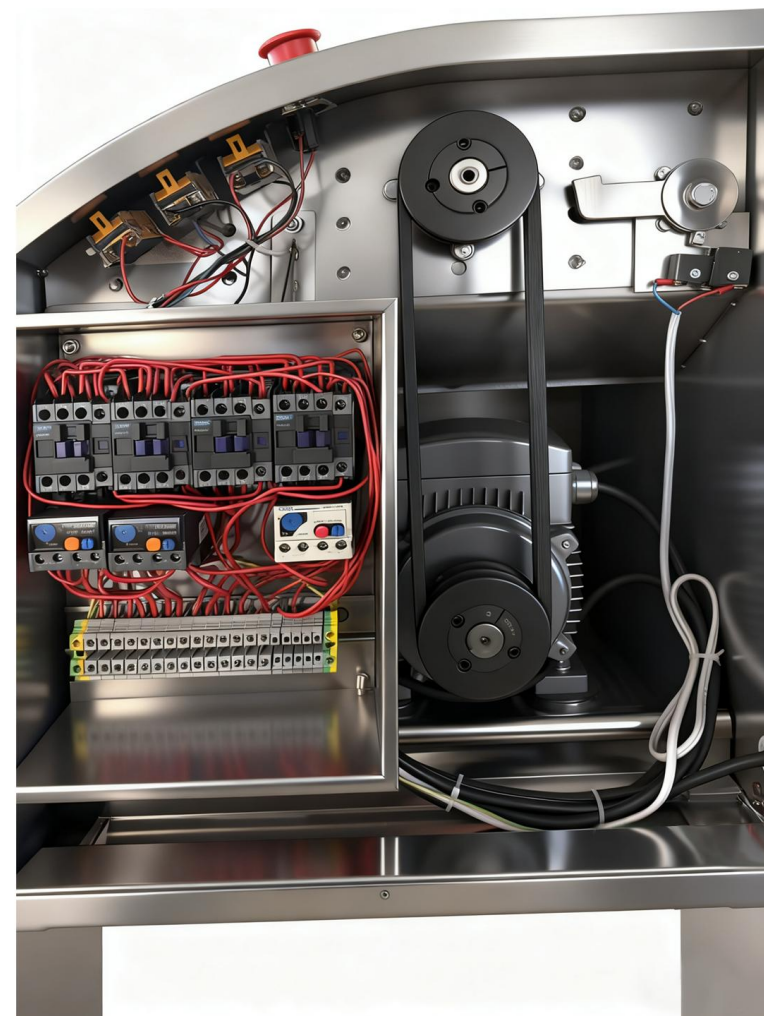

Push-button switch

MZB-15

Motor casing

MZB-25

**High-end aluminium basin
can hold 25 L**

MZB-25

Observation glass

MZB-25

**Chopping
machine
blade set**

MZB-25

MZB-25

Motor housing

MZB-40

The 304 stainless steel material basin can hold 40L

MZB-40

**Chopping
machine
blade set**

MZB-40

Gear shift button switch

MZB-40

Aesthetic protective partition

MZB-80 MZB-125

The 304 stainless steel material basin can hold 80L

The 304 stainless steel material basin can hold 125L

MZB-80 MZB-125