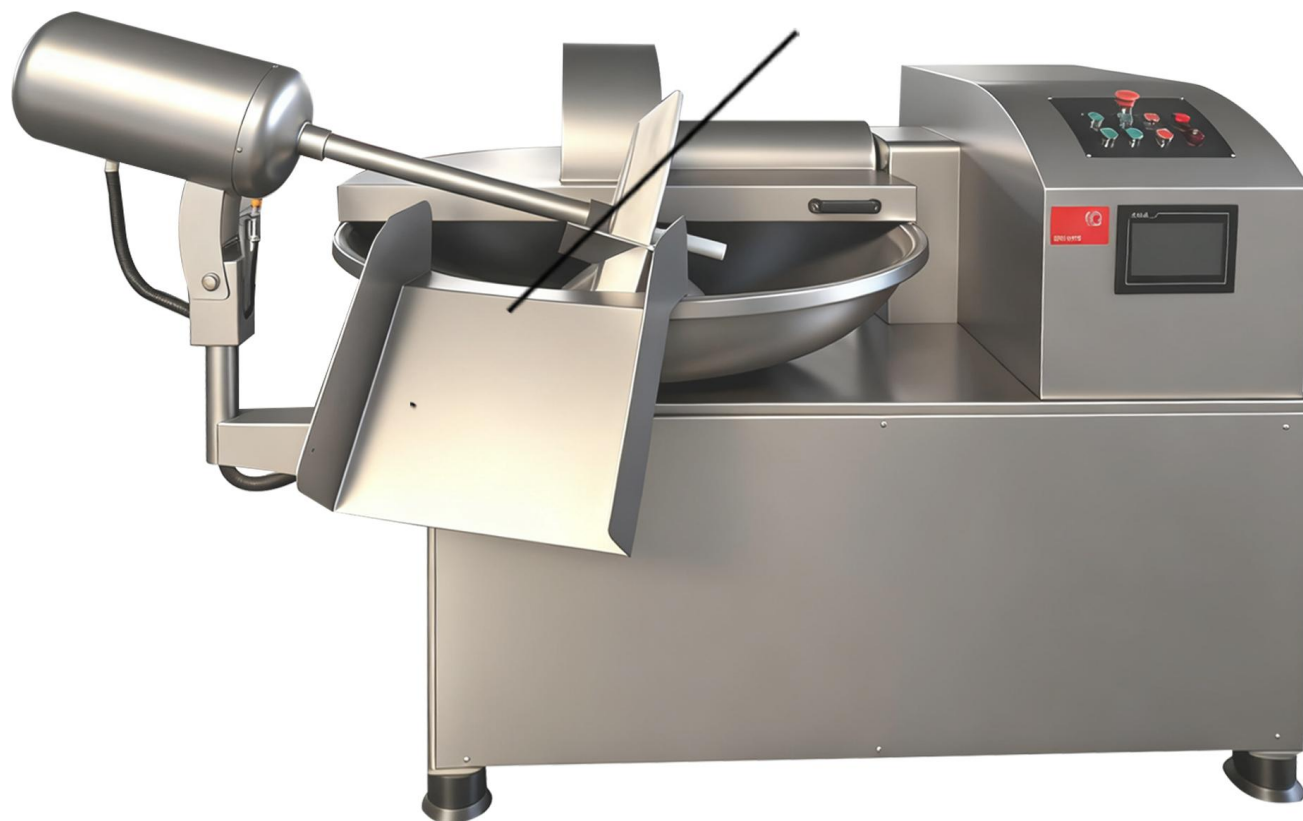

HIGH-END LUXURY CHOPPER MZB

MZB-15

**High-end aluminium basin
can hold 15 L**

MZB-15

**Chopping
machine
blade set**

MZB-15

Food baffle device

MZB-15

Push-button switch

MZB-15

Motor casing

MZB-25

**High-end aluminium basin
can hold 25 L**

MZB-25

Observation glass

MZB-25

**Chopping
machine
blade set**

MZB-25

MZB-25

Motor housing

MZB-40

The 304 stainless steel material basin can hold 40L

MZB-40

**Chopping
machine
blade set**

Discharge arm

MZB-80 MZB-125

Cover plate

MZB-80 MZB125

Rotary food
ejection wheel

MZB-80 MZB-125

Discharge port

MZB-80 MZB-125