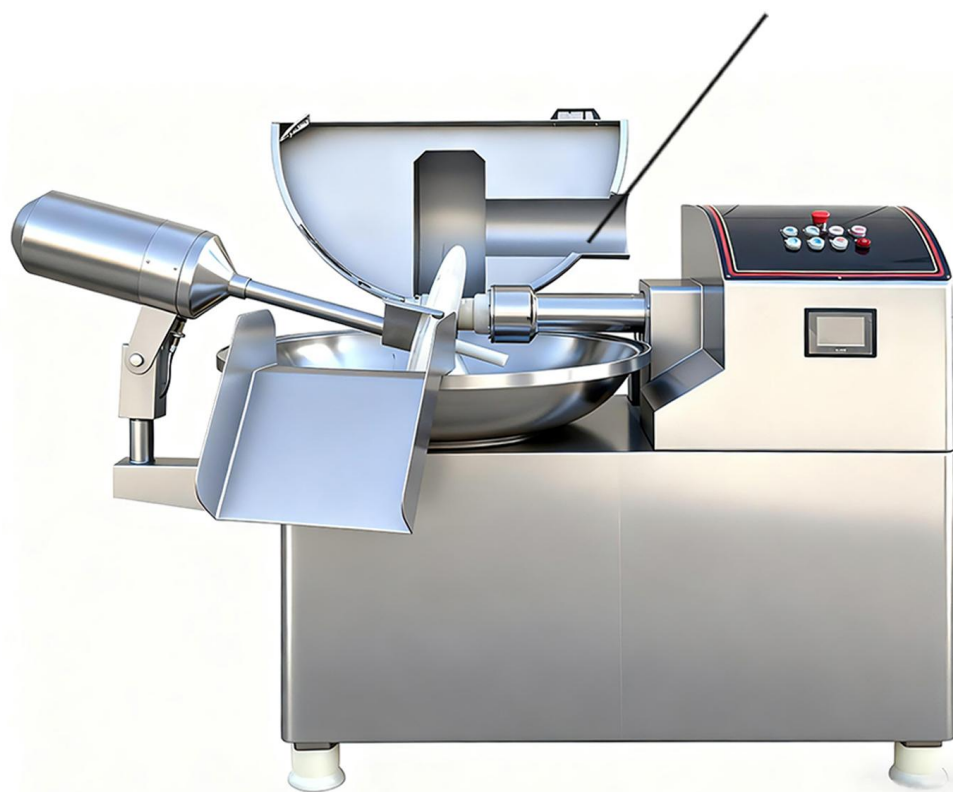

Push-button switch

MZB-15

Motor casing

MZB-25

**High-end aluminium basin
can hold 25 L**

MZB-25

Observation glass

MZB-25

**Chopping
machine
blade set**

MZB-25

MZB-25

Motor housing

MZB-40

The 304 stainless steel material basin can hold 40L

MZB-40

**Chopping
machine
blade set**

MZB-40

Gear shift button switch

MZB-40

Aesthetic protective partition

MZB-80 MZB-125

The 304 stainless steel material basin can hold 80L

The 304 stainless steel material basin can hold 125L

MZB-80 MZB-125