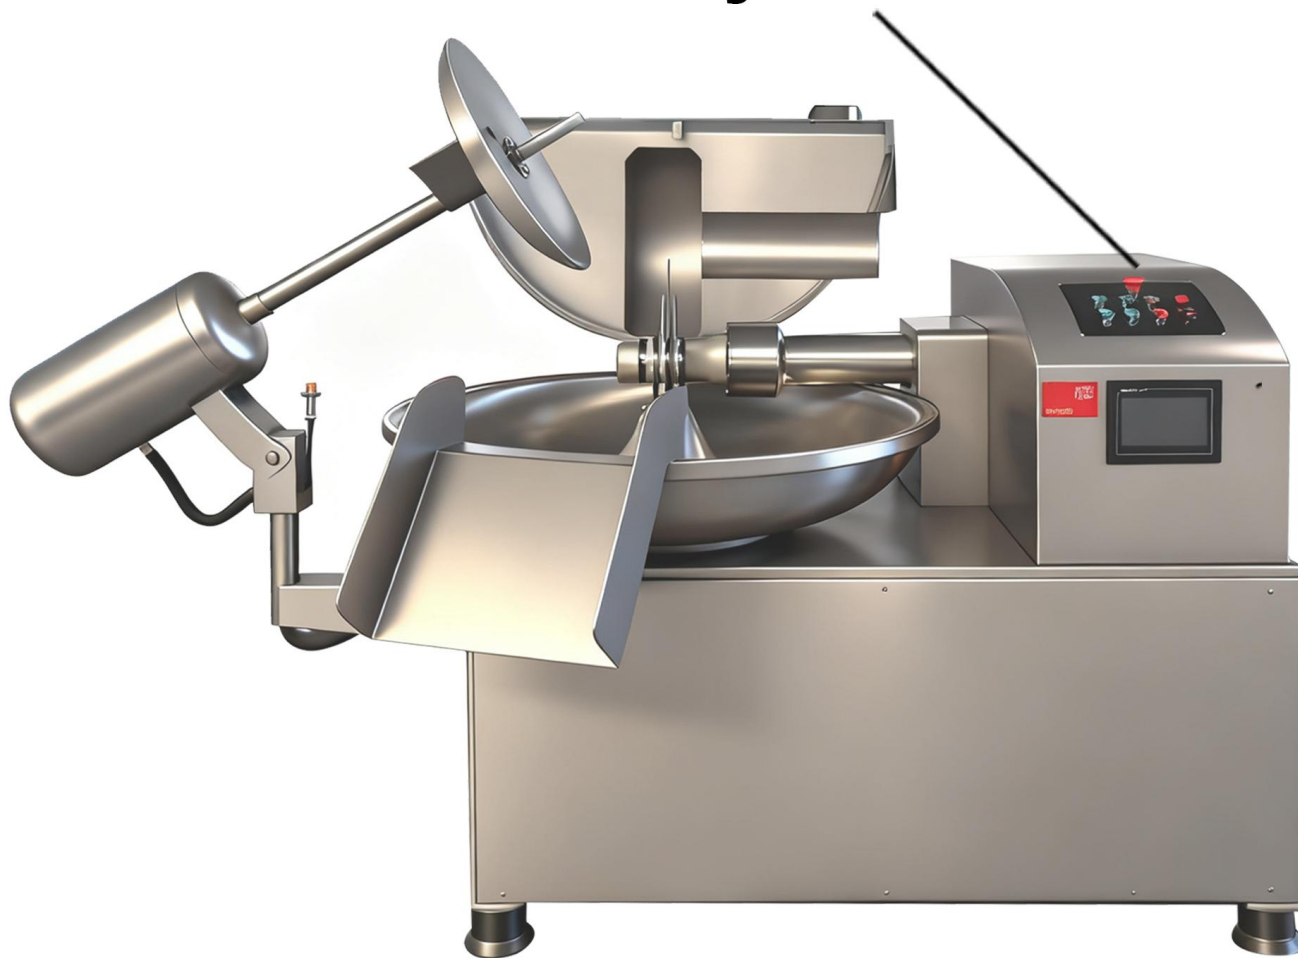

Push-button switch

MZB-15

Motor casing

MZB-25

**High-end aluminium basin
can hold 25 L**

MZB-25

Observation glass

MZB-25

Proximity switch

MZB-80 MZB-125

Chopping machine blade set

MZB-80 MZB-125

**Electronic control system and
button control system**

MZB-80 MZB125