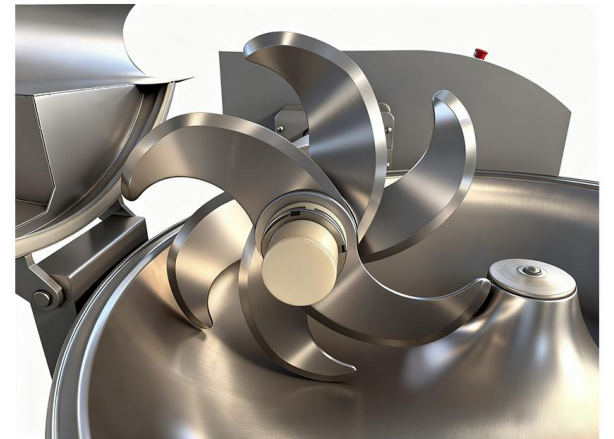

HIGH-END LUXURY CHOPPER MZB

MZB-15

**High-end aluminium basin
can hold 15 L**

MZB-15

**Chopping
machine
blade set**

MZB-15

Food baffle device

MZB-15

Push-button switch

MZB-15

Motor casing

MZB-25

**High-end aluminium basin
can hold 25 L**

MZB-25

Observation glass

MZB-25

**Chopping
machine
blade set**

MZB-25

MZB-25

Motor housing

MZB-40

The 304 stainless steel material basin can hold 40L

MZB-40

**Chopping
machine
blade set**

MZB-40

Gear shift button switch

MZB-40

Aesthetic protective partition

MZB-80 MZB-125

The 304 stainless steel material basin can hold 80L

The 304 stainless steel material basin can hold 125L

MZB-80 MZB-125