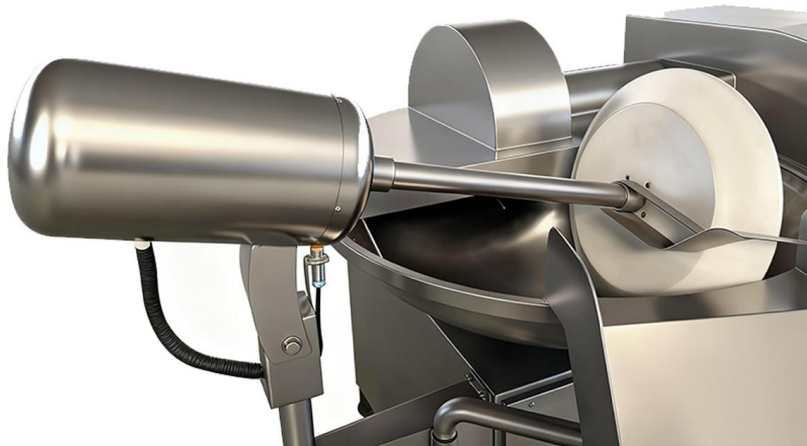

HIGH-END LUXURY CHOPPER MZB

MZB-15

**High-end aluminium basin
can hold 15 L**

MZB-15

**Chopping
machine
blade set**

MZB-15

Food baffle device

MZB-15

Push-button switch

MZB-15

Motor casing

MZB-25

**High-end aluminium basin
can hold 25 L**

MZB-25

Observation glass

MZB-25

**Chopping
machine
blade set**

MZB-25

MZB-25

Motor housing

MZB-40

The 304 stainless steel material basin can hold 40L

MZB-40

**Chopping
machine
blade set**

MZB-40

Gear shift button switch

MZB-40

Aesthetic protective partition

MZB-80 MZB-125

The 304 stainless steel material basin can hold 80L

The 304 stainless steel material basin can hold 125L

MZB-80 MZB-125