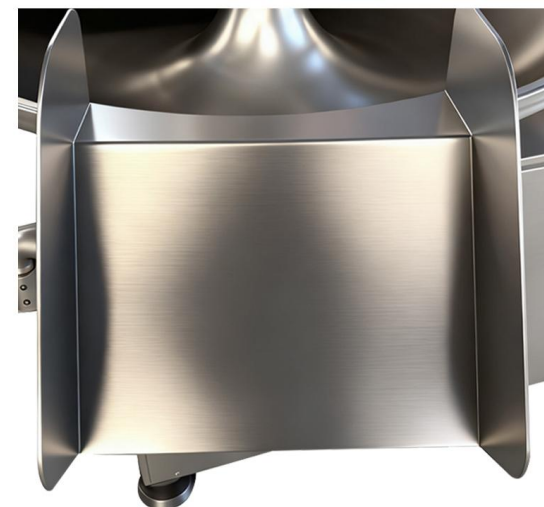

Push-button switch

MZB-15

Motor casing

MZB-25

**High-end aluminium basin
can hold 25 L**

MZB-25

Observation glass

MZB-25

MZB-40

Gear shift button switch

MZB-40

Aesthetic protective partition

MZB-80 MZB-125

The 304 stainless steel material basin can hold 80L

The 304 stainless steel material basin can hold 125L

MZB-80 MZB-125

Discharge arm

MZB-80 MZB-125

Cover plate

MZB-80 MZB125

Rotary food
ejection wheel

MZB-80 MZB-125

Discharge port

MZB-80 MZB-125

Proximity switch

MZB-80 MZB-125

Chopping machine blade set

MZB-80 MZB-125

**Electronic control system and
button control system**

MZB-80 MZB125