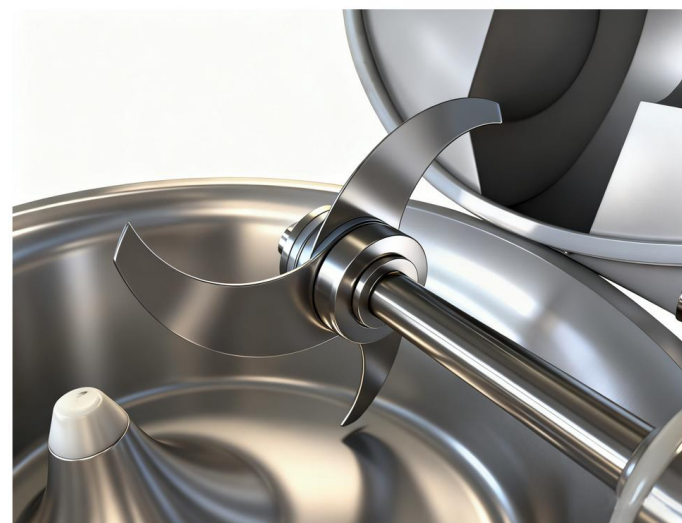

HIGH-END LUXURY CHOPPER MZB

MZB-15

**High-end aluminium basin
can hold 15 L**

MZB-15

**Chopping
machine
blade set**

MZB-15

Food baffle device

MZB-15

Push-button switch

MZB-15

Motor casing

MZB-25

**High-end aluminium basin
can hold 25 L**

MZB-25

Observation glass

MZB-25

**Chopping
machine
blade set**

MZB-25

MZB-25

Motor housing

MZB-40

The 304 stainless steel material basin can hold 40L

MZB-40

**Chopping
machine
blade set**

MZB-40

Gear shift button switch

MZB-40

Aesthetic protective partition

MZB-80 MZB-125

The 304 stainless steel material basin can hold 80L

The 304 stainless steel material basin can hold 125L

MZB-80 MZB-125