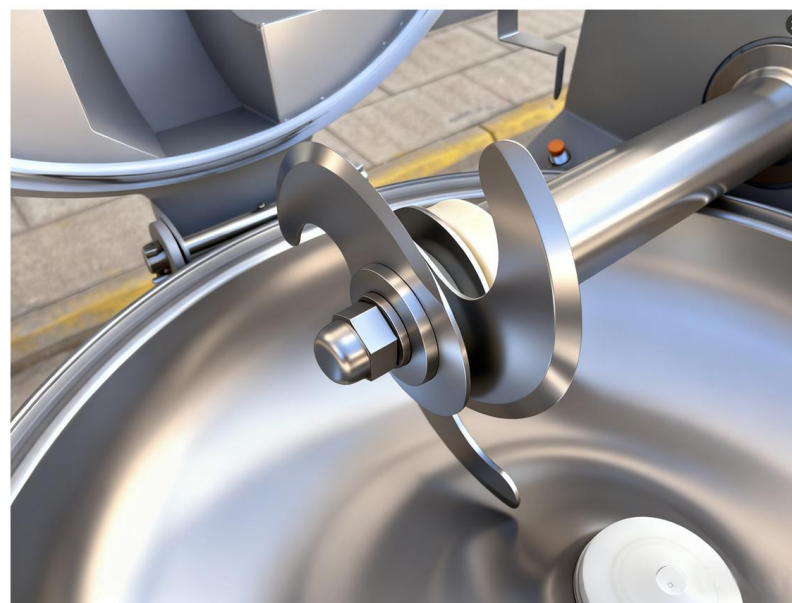

Push-button switch

MZB-15

Motor casing

MZB-25

**High-end aluminium basin
can hold 25 L**

MZB-25

Observation glass

MZB-25

**Chopping
machine
blade set**

MZB-25

MZB-25

Motor housing

MZB-40

The 304 stainless steel material basin can hold 40L

MZB-40

**Chopping
machine
blade set**

MZB-40

Gear shift button switch

MZB-40

Aesthetic protective partition

MZB-80 MZB-125

The 304 stainless steel material basin can hold 80L

The 304 stainless steel material basin can hold 125L

MZB-80 MZB-125