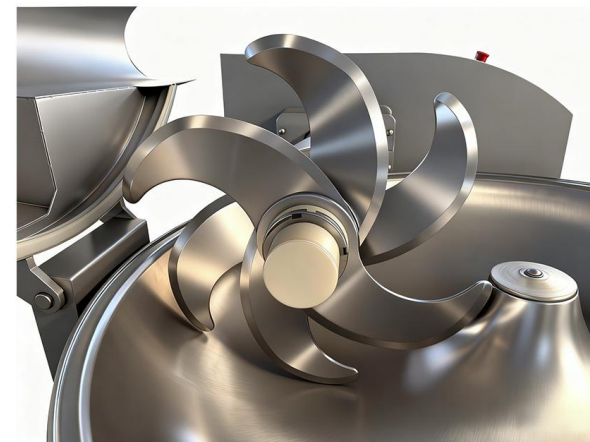

Push-button switch

MZB-15

Motor casing

MZB-25

**High-end aluminium basin
can hold 25 L**

MZB-25

Observation glass

MZB-25

MZB-40

Gear shift button switch

MZB-40

Aesthetic protective partition

MZB-80 MZB-125

The 304 stainless steel material basin can hold 80L

The 304 stainless steel material basin can hold 125L

MZB-80 MZB-125

Discharge arm

MZB-80 MZB-125

Cover plate

MZB-80 MZB125

Rotary food
ejection wheel

MZB-80 MZB-125

Discharge port

MZB-80 MZB-125

Proximity switch

MZB-80 MZB-125

Chopping machine blade set

MZB-80 MZB-125

**Electronic control system and
button control system**

MZB-80 MZB125